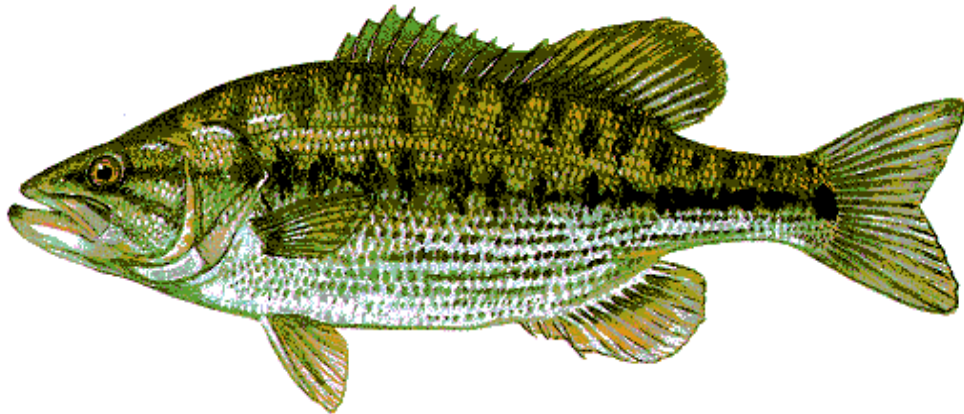

Largemouth Bass

Spotted Bass

Major differences between the two are as follows:

- Largemouth have a more rounded tail – Spots more pointed
- Largemouth dorsal fin is not connected like a Spot
- Largemouth jaw extends past the eye, Spots don't
- **Spots have a rough teeth like tongue, Largemouth's is smooth (this is sure way to tell a Spot)**